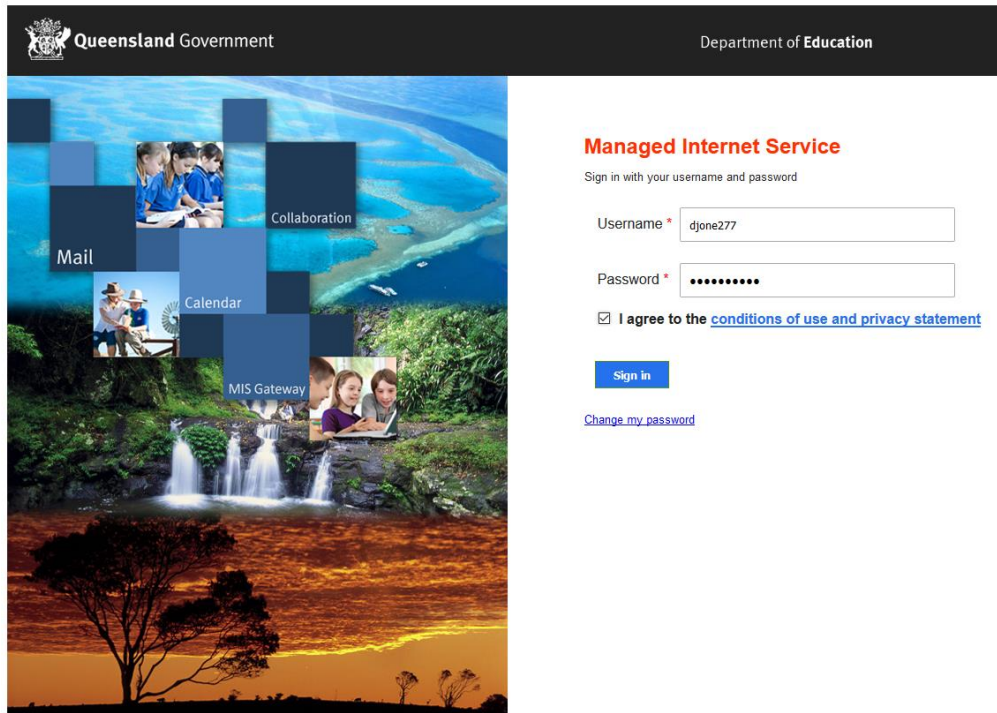

OWA – School Email

1. Navigate to OWA.eq.edu.au
2. Enter your MIS ID (School username) and School Password

3. If you are on your own personal device, click "YES" to say logged in

4. Your email account will now log in to your email